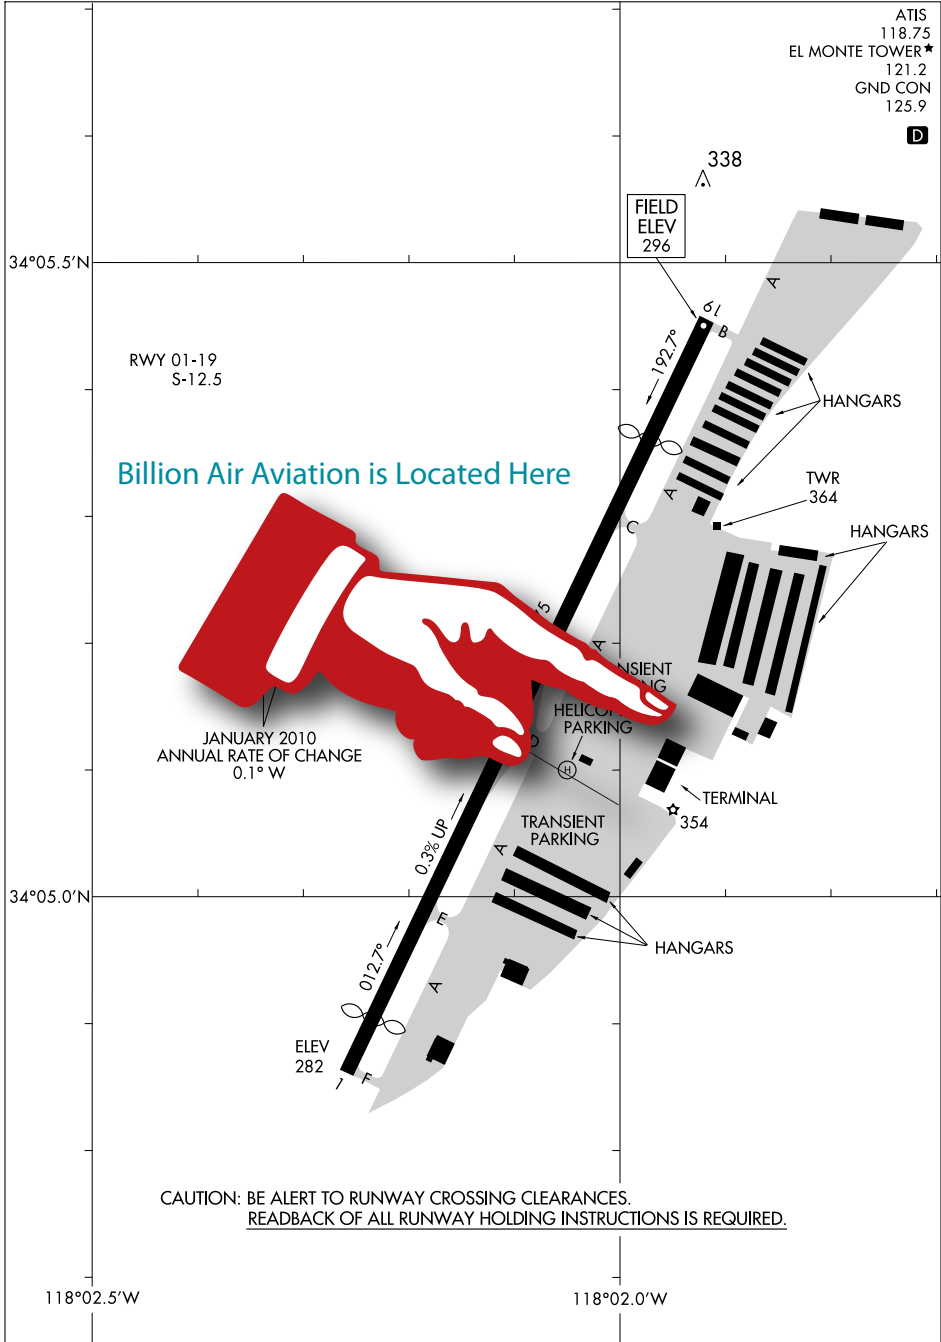

11349
AIRPORT DIAGRAM

AL-5639 (FAA)

EL MONTE (EMT)
EL MONTE, CALIFORNIA

ATIS
118.75
EL MONTE TOWER ★
121.2
GND CON
125.9

Billion Air Aviation is Located Here

JANUARY 2010
ANNUAL RATE OF CHANGE
0.1° W

CAUTION: BE ALERT TO RUNWAY CROSSING CLEARANCES.
READBACk OF ALL RUNWAY HOLDING INSTRUCTIONS IS REQUIRED.

11349
AIRPORT DIAGRAM

EL MONTE, CALIFORNIA
EL MONTE (EMT)

SW-3, 26 JUL 2012 to 23 AUG 2012

SW-3, 26 JUL 2012 to 23 AUG 2012